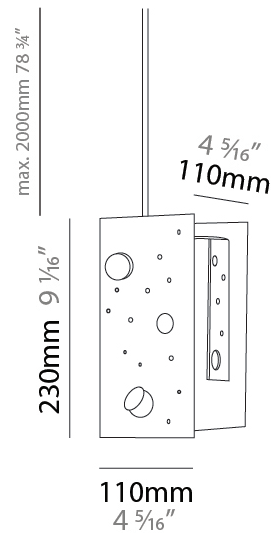

PROJECT
TYPE
SPECIFIER
QUANTITY
DATE

BUCHI VERTICAL SUSPENSION

D131595-

base number   Finish
Options

1. To build a product code in our configurator select the specify button on the base model # product page
2. To build a manual product code on this datasheet choose from the options listed below in blue font and add the suffix to the base model #

GENERAL

Series: Buchi
Subseries: Buchi Vertical
Partner: Knikerboker
Division: Design
Installation: Suspension
Product Type: Pendant
Mounting Location: Ceiling
Light Distribution: Direct

PHYSICAL

Shape: Abstract
Length (mm): 110
Length (in): 4 ⁵/₁₆
Width (mm): 110
Width (in): 4 ⁵/₁₆
Height (mm): 230
Height (in): 9 ¹/₁₆
Max. Overall Height (mm): 2230
Max. Overall Height (in): 87 ¹³/₁₆
Fixture Finish: EWH / EBK / MAN / COF / PRD / SLF / GLF / CLF / BRL
Fixture Material: Metal
Cable Details: 2000mm / 78 3/4" Cable

ELECTRICAL

Lamp Type: LED Retrofit
Input Wattage (W): 5
Bulb Included: Bulb Not Included
Lamp Base: E26
Dimming: Non-Dimming / Phase Dimming (120vac Only)
Input Voltage (V): 120Vac Direct Line

LED

CRI: >80 CRI

OPTICAL

RATINGS AND CERTIFICATIONS

Certified By: Certified for North American Standards
IP rating: IP20