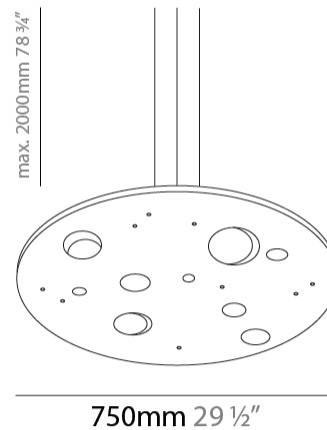

PROJECT	
TYPE	
SPECIFIER	
QUANTITY	
DATE	

BUCHI HORIZONTAL SUSPENSION

D131600-

base number Finish
Options

1. To build a product code in our configurator select the specify button on the base model # product page
2. To build a manual product code on this datasheet choose from the options listed below in blue font and add the suffix to the base model #

GENERAL

Series: Buchi
Subseries: Buchi Horizontal
Partner: Knikerboker
Division: Design
Installation: Suspension
Product Type: Pendant
Mounting Location: Ceiling
Light Distribution: Indirect

PHYSICAL

Shape: Abstract
Diameter (mm): 750
Diameter (in): 29 1/2
Height (mm): 45
Height (in): 1 3/4
Max. Overall Height (mm): 2045
Max. Overall Height (in): 80 1/2
Fixture Finish: EWH / EBK / MAN / COF / PRD / SLF / GLF / CLF / BRL
Fixture Material: Aluminum
Cable Details: 2000mm / 78 3/4" Cable

ELECTRICAL

Lamp Type: LED
Input Wattage (W): 40
Dimming: Non-Dimming / Phase Dimming (120vac Only)
Driver Included: No
Driver Location: Remote
Driver Type: Constant Current - Universal
Driver Class: Class 2
Input Voltage (V): 120 - 277
Constant Current (MA): 500

LED

Color Temperature (°K): 3000
Max. Delivered Lumen (lm): 7800
CRI: >85 CRI
Lamp Life (hrs): 50000

OPTICAL

RATINGS AND CERTIFICATIONS

Certified By: Certified for North American Standards
IP rating: IP20