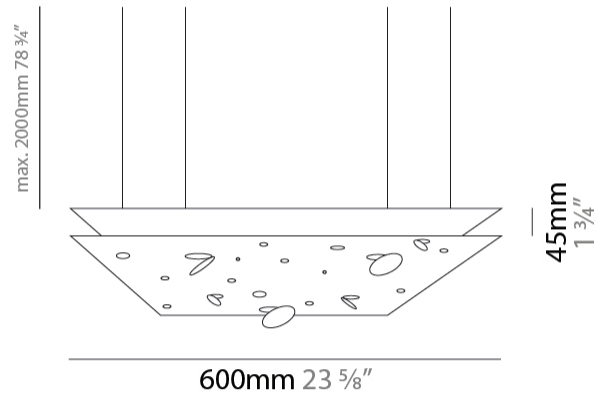

PROJECT
TYPE
SPECIFIER
QUANTITY
DATE

BUCHI HORIZONTAL SUSPENSION

D131598-

base number Finish
Options

1. To build a product code in our configurator select the specify button on the base model # product page
2. To build a manual product code on this datasheet choose from the options listed below in blue font and add the suffix to the base model #

GENERAL

Series: Buchi
Subseries: Buchi Horizontal
Partner: Knikerboker
Division: Design
Installation: Suspension
Product Type: Pendant
Mounting Location: Ceiling
Light Distribution: Indirect

PHYSICAL

Shape: Abstract
Length (mm): 600
Length (in): 23 ⁵/₈
Width (mm): 600
Width (in): 23 ⁵/₈
Height (mm): 45
Height (in): 1 ³/₄
Max. Overall Height (mm): 2045
Max. Overall Height (in): 80 ¹/₂
[Fixture Finish: EWH / EBK / MAN / COF / PRD / SLF / GLF / CLF / BRL](#)
Fixture Material: Aluminum
Cable Details: 2000mm / 78 3/4" Cable

ELECTRICAL

Lamp Type: LED
Input Wattage (W): 40
Dimming: Non-Dimming / Phase Dimming (120vac Only)
Driver Included: No
Driver Location: Remote
Driver Type: Constant Current - Universal
Driver Class: Class 2
Input Voltage (V): 120 - 277
Constant Current (MA): 500

LED

Color Temperature (°K): 3000
Max. Delivered Lumen (lm): 7800
CRI: >85 CRI
Lamp Life (hrs): 50000

OPTICAL

RATINGS AND CERTIFICATIONS

Certified By: Certified for North American Standards
IP rating: IP20