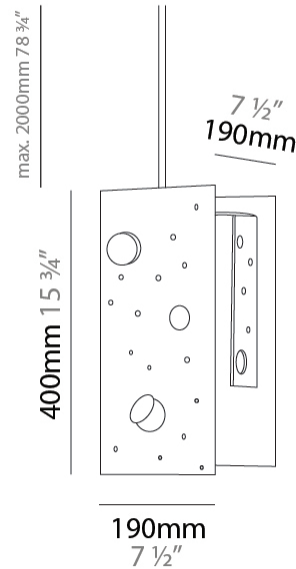

PROJECT
TYPE
SPECIFIER
QUANTITY
DATE

BUCHI VERTICAL SUSPENSION

D131596-

base number Finish
Options

1. To build a product code in our configurator select the specify button on the base model # product page
2. To build a manual product code on this datasheet choose from the options listed below in blue font and add the suffix to the base model #

GENERAL

Series: Buchi
Subseries: Buchi Vertical
Partner: Knikerboker
Division: Design
Installation: Suspension
Product Type: Pendant
Mounting Location: Ceiling
Light Distribution: Direct

PHYSICAL

Shape: Abstract
Length (mm): 190
Length (in): 7 ½
Width (mm): 190
Width (in): 7 ½
Height (mm): 400
Height (in): 15 ¾
Max. Overall Height (mm): 2400
Max. Overall Height (in): 94 ½
Fixture Finish: [EWH](#) / [EBK](#) / [MAN](#) / [COF](#) / [PRD](#) / [SLF](#) / [GLF](#) / [CLF](#) / [BRL](#)
Fixture Material: Metal
Cable Details: 2000mm / 78 ¾" Cable

ELECTRICAL

Lamp Type: LED Retrofit
Input Wattage (W): 5
Bulb Included: Bulb Not Included
Lamp Base: E26
Dimming: Non-Dimming / Phase Dimming (120vac Only)
Input Voltage (V): 120Vac Direct Line

LED

CRI: >80 CRI

OPTICAL

RATINGS AND CERTIFICATIONS

Certified By: Certified for North American Standards
IP rating: IP20