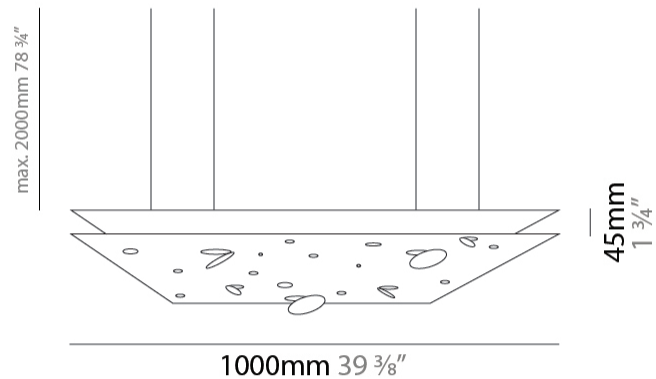

PROJECT	_____
TYPE	_____
SPECIFIER	_____
QUANTITY	_____
DATE	_____

BUCHI HORIZONTAL SUSPENSION

D131599-

base number Finish
Options

1. To build a product code in our configurator select the specify button on the base model # product page
2. To build a manual product code on this datasheet choose from the options listed below in blue font and add the suffix to the base model #

GENERAL

Series: Buchi
Subseries: Buchi Horizontal
Partner: Knikerboker
Division: Design
Installation: Suspension
Product Type: Pendant
Mounting Location: Ceiling
Light Distribution: Indirect

PHYSICAL

Shape: Abstract
Length (mm): 1000
Length (in): 39 3/8
Width (mm): 400
Width (in): 15 3/4
Height (mm): 45
Height (in): 1 3/4
Max. Overall Height (mm): 2045
Max. Overall Height (in): 80 1/2
Fixture Finish: [EWH / EBK / MAN / COF / PRD / SLF / GLF / CLF / BRL](#)
Fixture Material: Aluminum
Cable Details: 2000mm / 78 3/4" Cable

ELECTRICAL

Lamp Type: LED
Input Wattage (W): 40
Dimming: Non-Dimming / Phase Dimming (120vac Only)
Driver Included: No
Driver Location: Remote
Driver Type: Constant Current - Universal
Driver Class: Class 2
Input Voltage (V): 120 - 277
Constant Current (MA): 500

LED

Color Temperature (°K): 3000
Max. Delivered Lumen (lm): 7800
CRI: >85 CRI
Lamp Life (hrs): 50000

OPTICAL

RATINGS AND CERTIFICATIONS

Certified By: Certified for North American Standards
IP rating: IP20