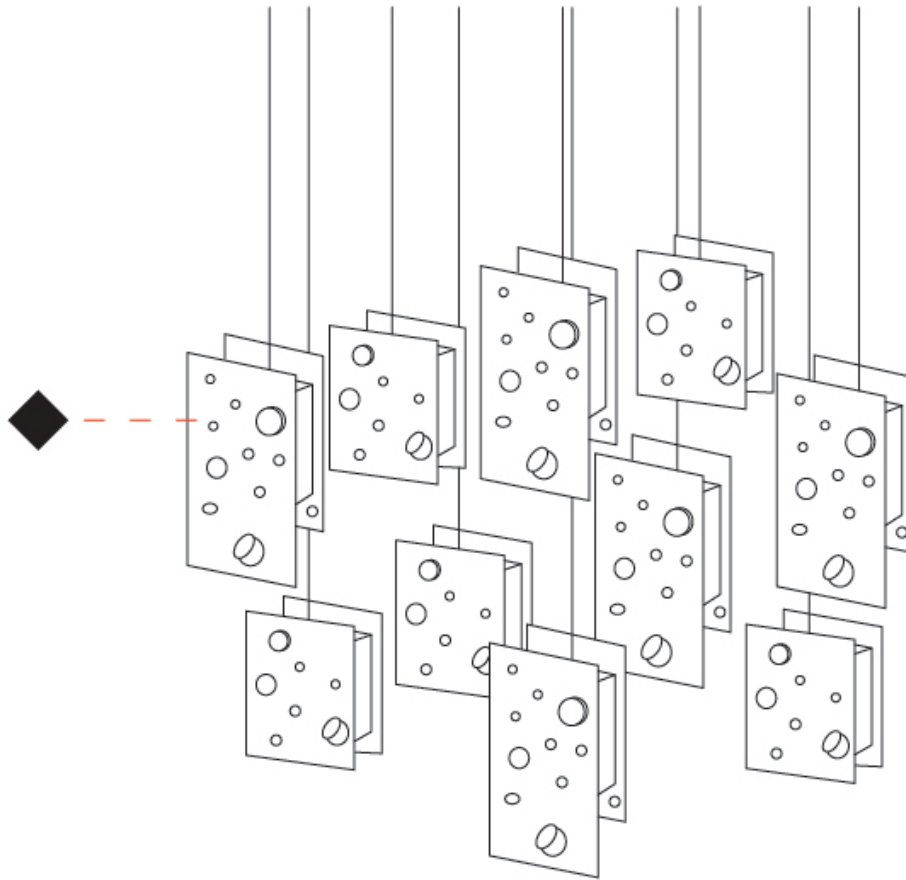

BUCHI VERTICAL SUSPENSION

D131597-

PROJECT

TYPE

SPECIFIER

QUANTITY

DATE

D